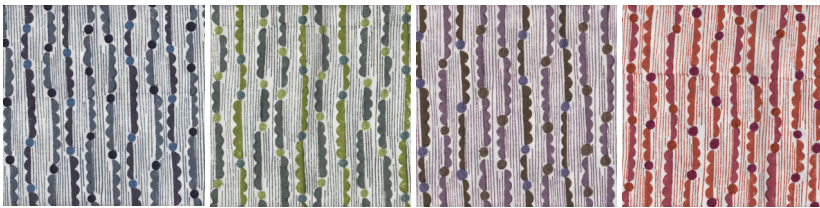

seemakrish

NANDI

SKU# 2203/H

Color: Terracotta

Content: 60% Linen 40% Cotton

Width: 51" Cuttable

Repeat: 7.9" V, 6.5" H

Care: Dry Clean Only

Hand block printed and
embroidered in India.

Indigo

Monsoon Blue

Jacaranda
Lilac

Rani Pink